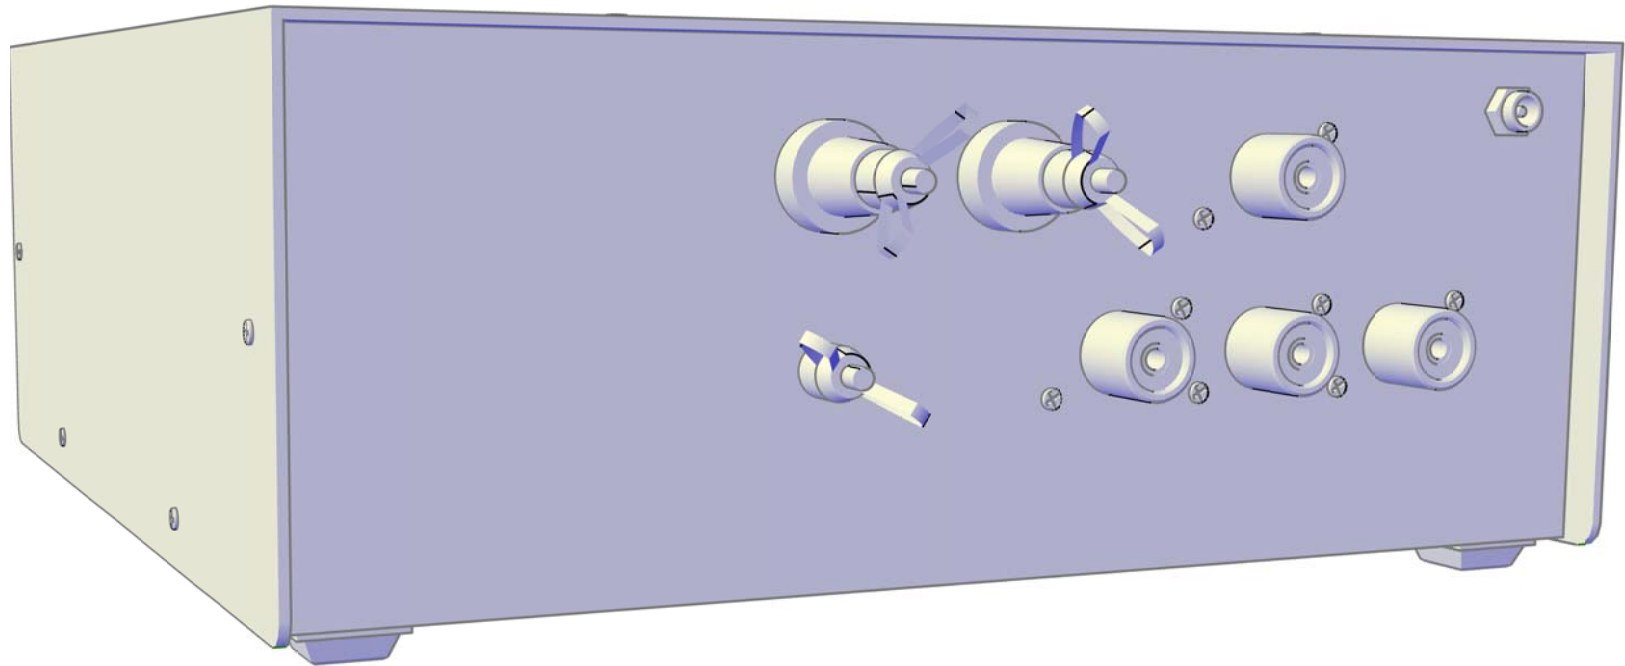

DRAWN by EA3GLB

TRANSMITTER

ANTENNA

ANTENNA  
SELECT

INDUCTANCE

089

**MFJ**

**MFJ-962D**  
1.5 KW Roller Inductor Antenna Tuner

POWER

METER

DRAWN by EA3GLB