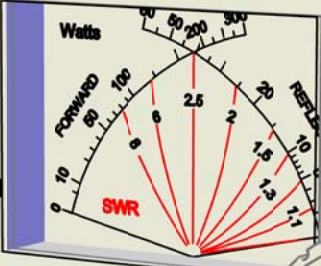

DRAWN by EA3GLB

TRANSMITTER

ANTENNA

ANTENNA  
SELECT

INDUCTANCE

089

**MFJ**

**MFJ-962D**  
1.5 KW Roller Inductor Antenna Tuner

POWER

METER

DRAWN by EA3GLB