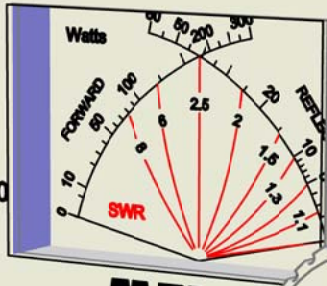

DRAWN by EA3GLB

TRANSMITTER

ANTENNA

ANTENNA
SELECT

INDUCTANCE

089

MFJ

MFJ-962D
1.5 KW Roller Inductor Antenna Tuner

POWER

METER

DRAWN by EA3GLB